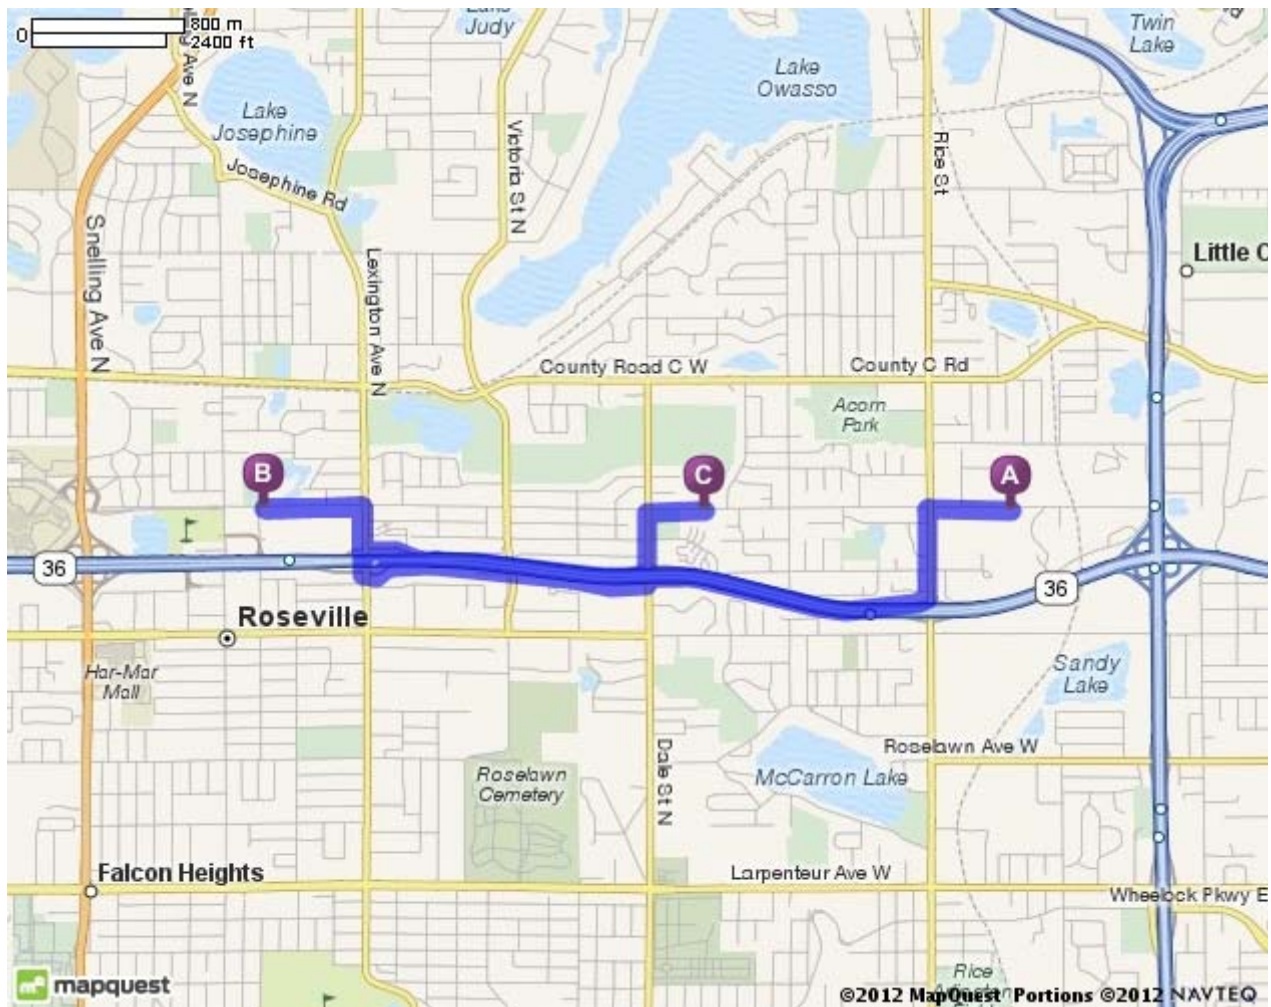

Roseville MSF State Tournament Sites

A. Roseville Area Middle School
15 County Road B-2 East
Little Canada, MN 55117

B. Roseville Area High School
1240 County Road B-2 West
Roseville, MN 55113

C. Central Park Elementary School
535 County Road B-2 West
Roseville, MN 55113