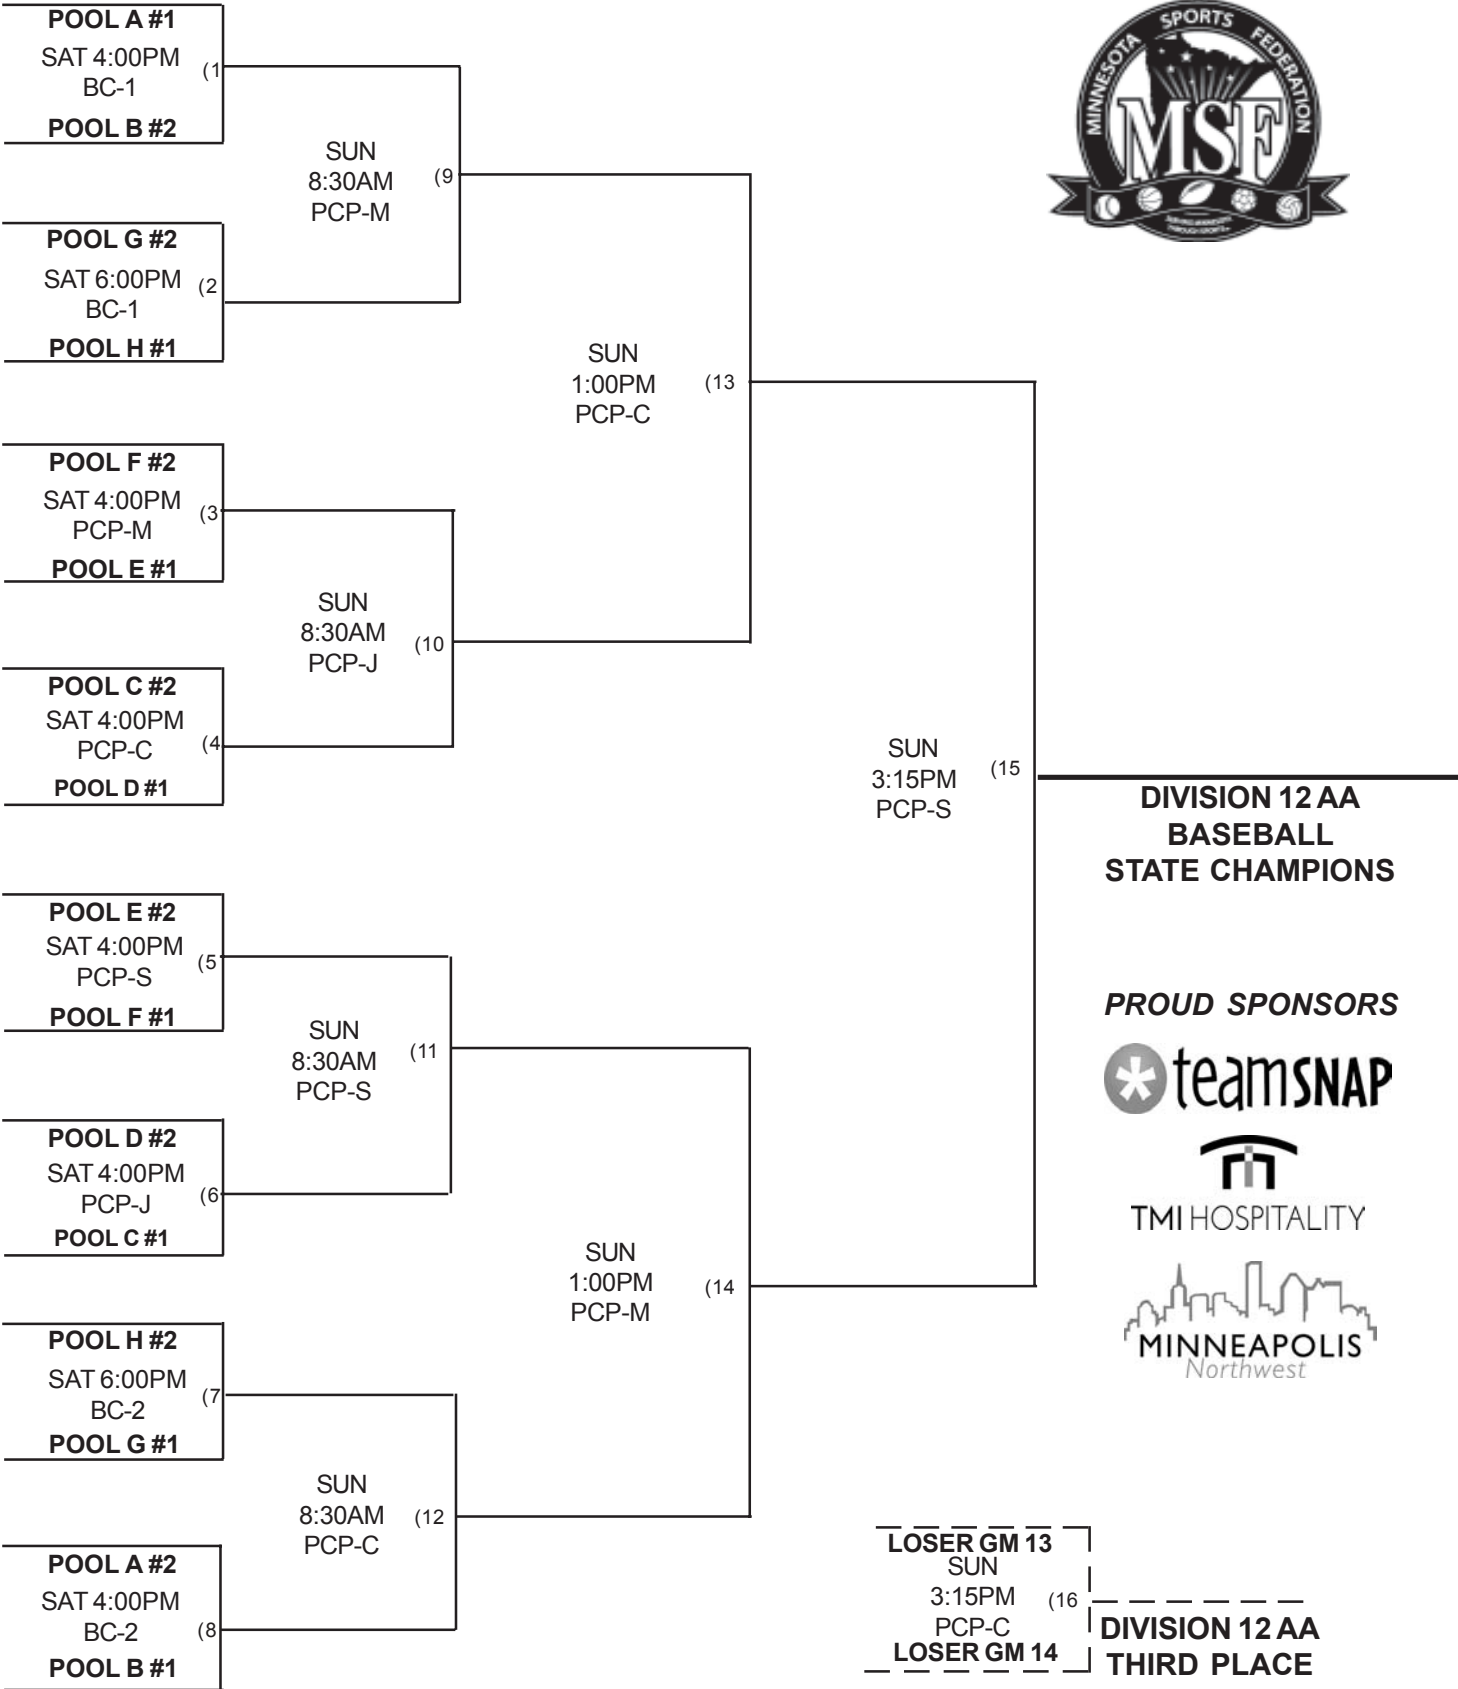

DIVISION 12 AA CHAMPIONSHIP SERIES

PROUD SPONSORS

TMI HOSPITALITY