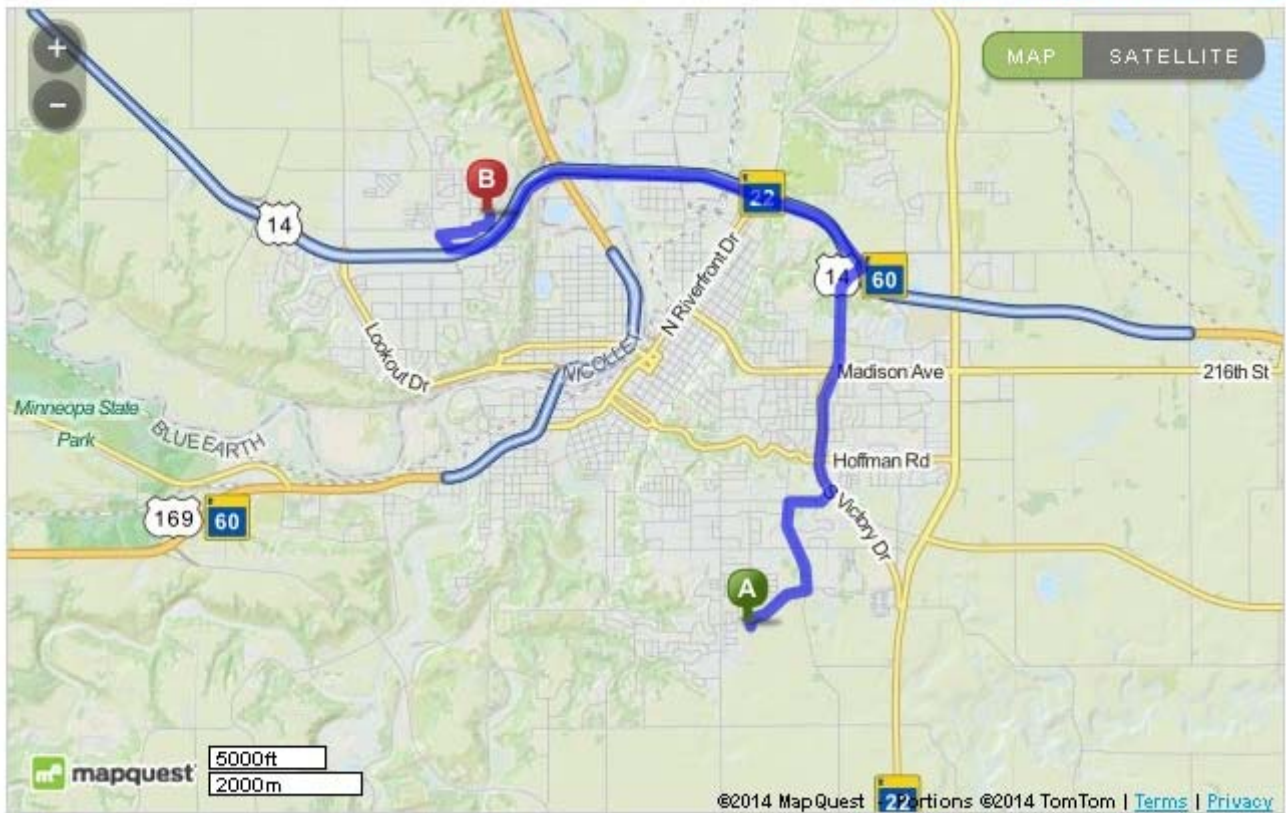

Headquarters

1001 Heron Dr
Mankato, MN 56001

Caswell Park (B)

1875 Howard Dr
North Mankato, MN 56003

2016 Area Hotel Listings for MSF State Baseball Tournaments

ROSEMOUNT

Hotel	Address	Phone
AmericInn Hotel & Suites	15000 Glacier Ave, Apple Valley, MN 55124	1-866-678-6350
Hampton Inn	3000 Eagandale Place, Eagan, MN 55121	651-428-6139
Staybridge Suites Eagan	4675 Rahncliff Rd, Eagan, MN 55122	651-994-7810