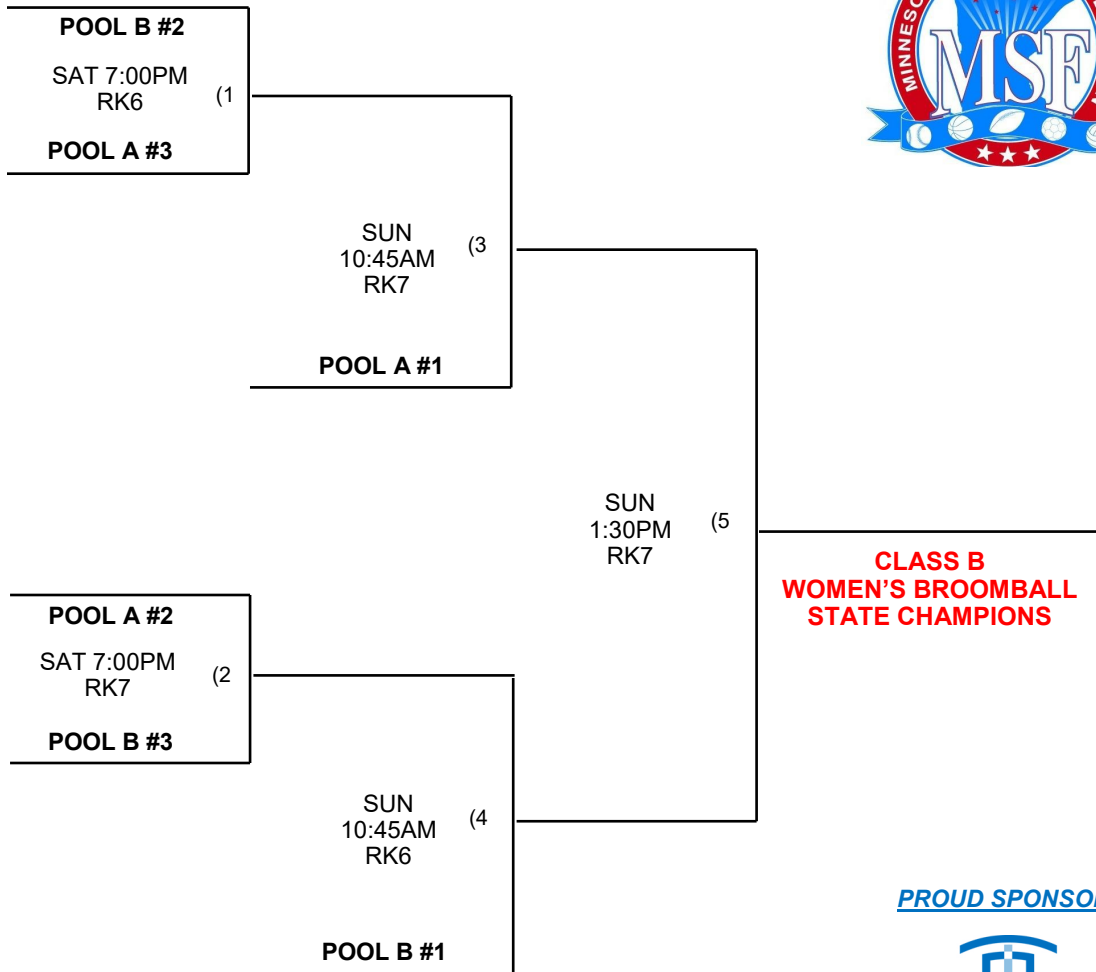

2017 CLASS B WOMEN'S BROOMBALL STATE CHAMPIONSHIP SERIES