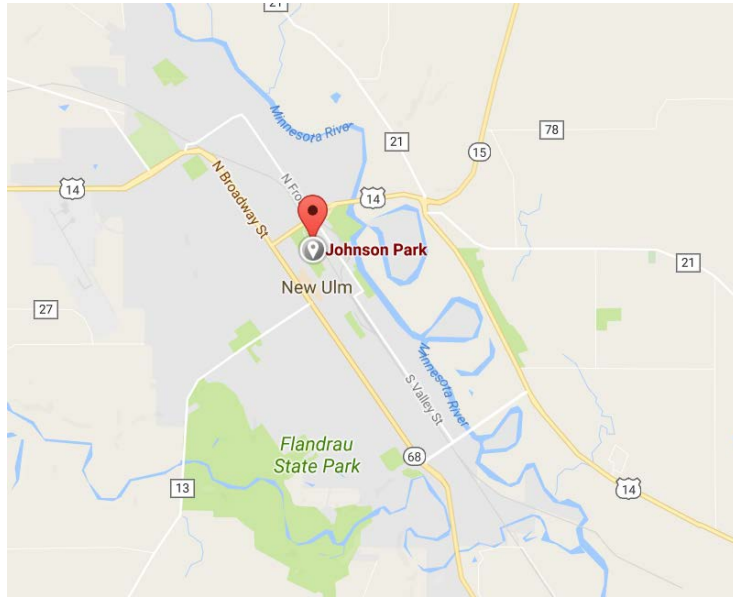

## Johnson Park (Tournament Headquarters)

500 North German Street

New Ulm, MN 56073

## Mueller Field (Down the hill from Johnson Park at the same complex)

## Essig Park (No Map Available)

1 Ballpark St

Essig, MN 56030