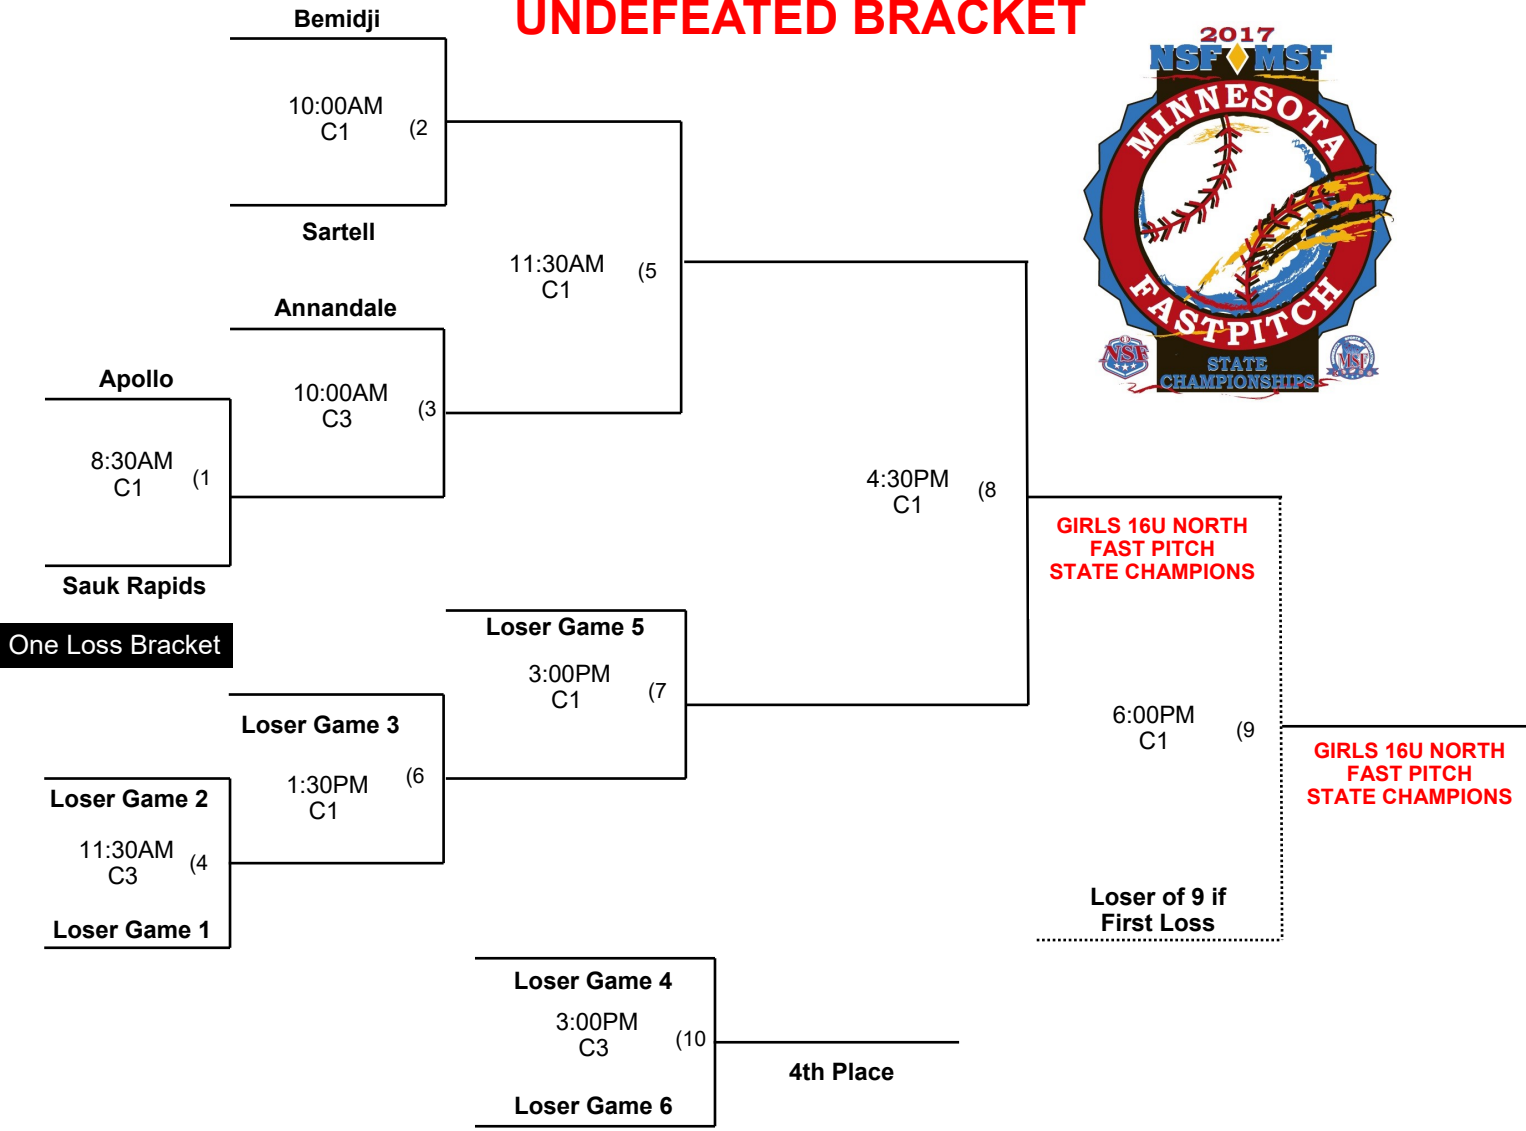

MINNESOTA GIRLS FASTPITCH ASSOCIATION 2017 16-UNDER STATE CHAMPIONSHIPS SUNDAY, JULY 16 ST. CLOUD WHITNEY FIELDS

UNDEFEATED BRACKET

COACHES - VERY IMPORTANT THAT YOU READ THE PRE-TOURNAMENT PACKET, WHICH IS FOUND AT [HTTP://MSF1.ORG/?P=12950](http://MSF1.ORG/?P=12950)