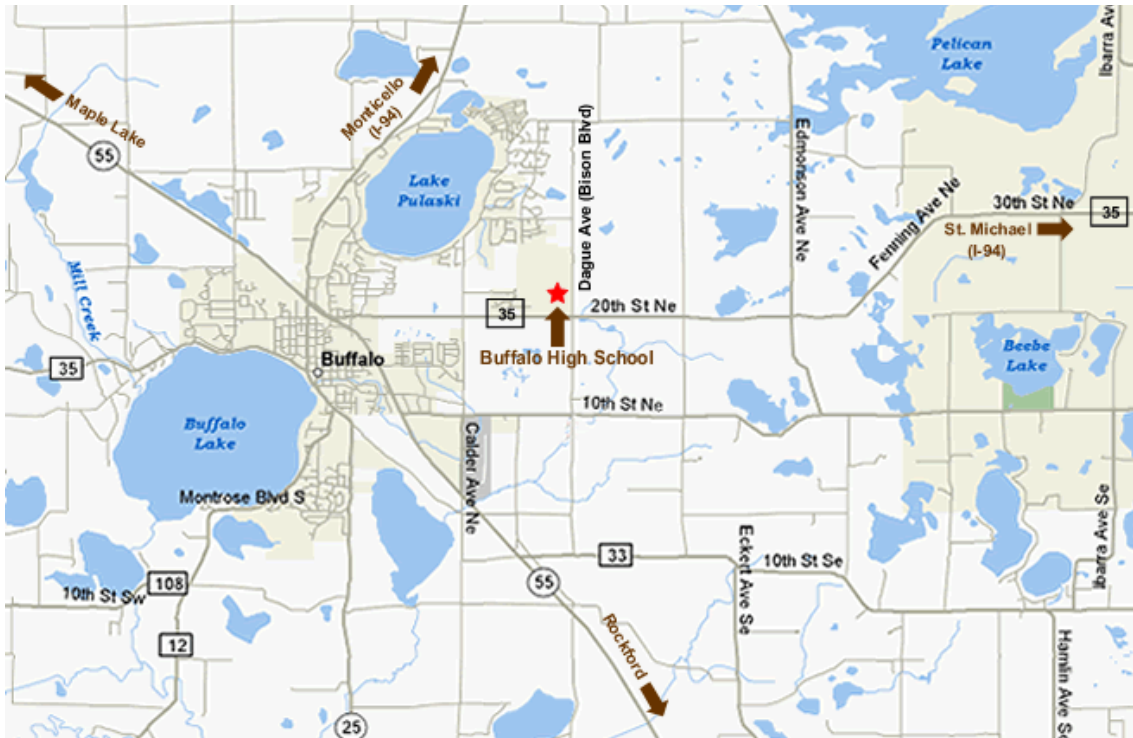

BUFFALO HIGH SCHOOL/ACTIVITY CENTER

877 Bison Blvd
Buffalo, MN 55313

From Minneapolis:

- Take Hwy 55 west to Buffalo, to Cty Rd 34 (first set of stop lights approaching town)
- Turn right on Cty Rd 34, to Cty Rd 134, (first stop sign)
- Turn left on Cty Rd 134 to Cty Rd 35, (first stop sign)
- Turn right on Cty Rd 35 to Bison Blvd (BHS will be on the left)

From Maple Grove and Northern Suburbs:

- Take I94 to the St. Michael Exit , Hwy 241
- Turn left at the top of the ramp and follow Hwy 241 into St. Michael
- Continue straight through St. Michael, the road will change to Cty 35
- Follow Cty Rd 35 to Bison Blvd, (BHS will be on the right)

BUFFALO MIDDLE SCHOOL

1300 US HWY 25 N
Buffalo, MN 55313

Directions:

Buffalo, Minnesota is located at the intersection of Highways 55 and 25. When coming to Buffalo from the east on 55, west on 55 or south on 25, you will find a stop light at the intersection of Highways 55 and 25. Proceed north at that intersection and Buffalo Community Middle School will be located on the east side of the road at the next intersection.

If you are coming from the north on Highway 25, you will stop at the first stoplight and the school is on the east side of the road.