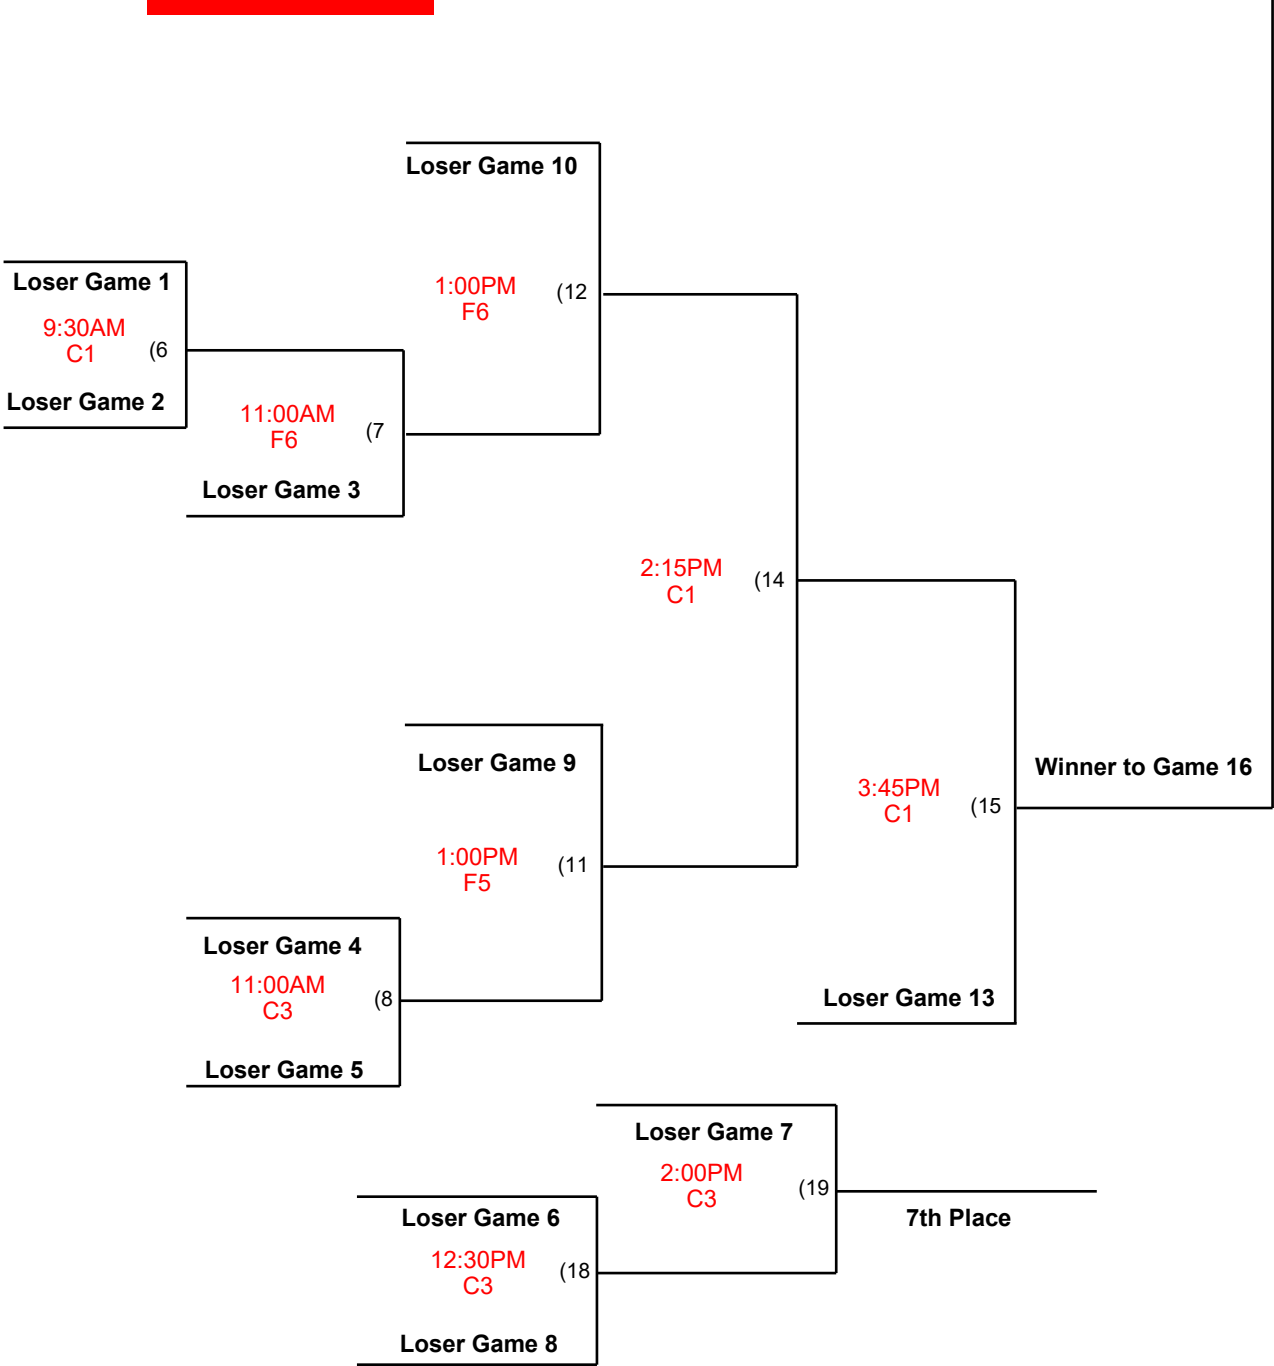

MINNESOTA GIRLS FASTPITCH ASSOCIATION 2017 12-UNDER NORTH STATE CHAMPIONSHIPS SATURDAY, JULY 15 ST. CLOUD WHITNEY FIELDS

Undeclared Bracket

RED = REVISED

No new inning shall start after 75 minutes of play.

One Loss Bracket

RED = REVISED

PROUD SPONSORS