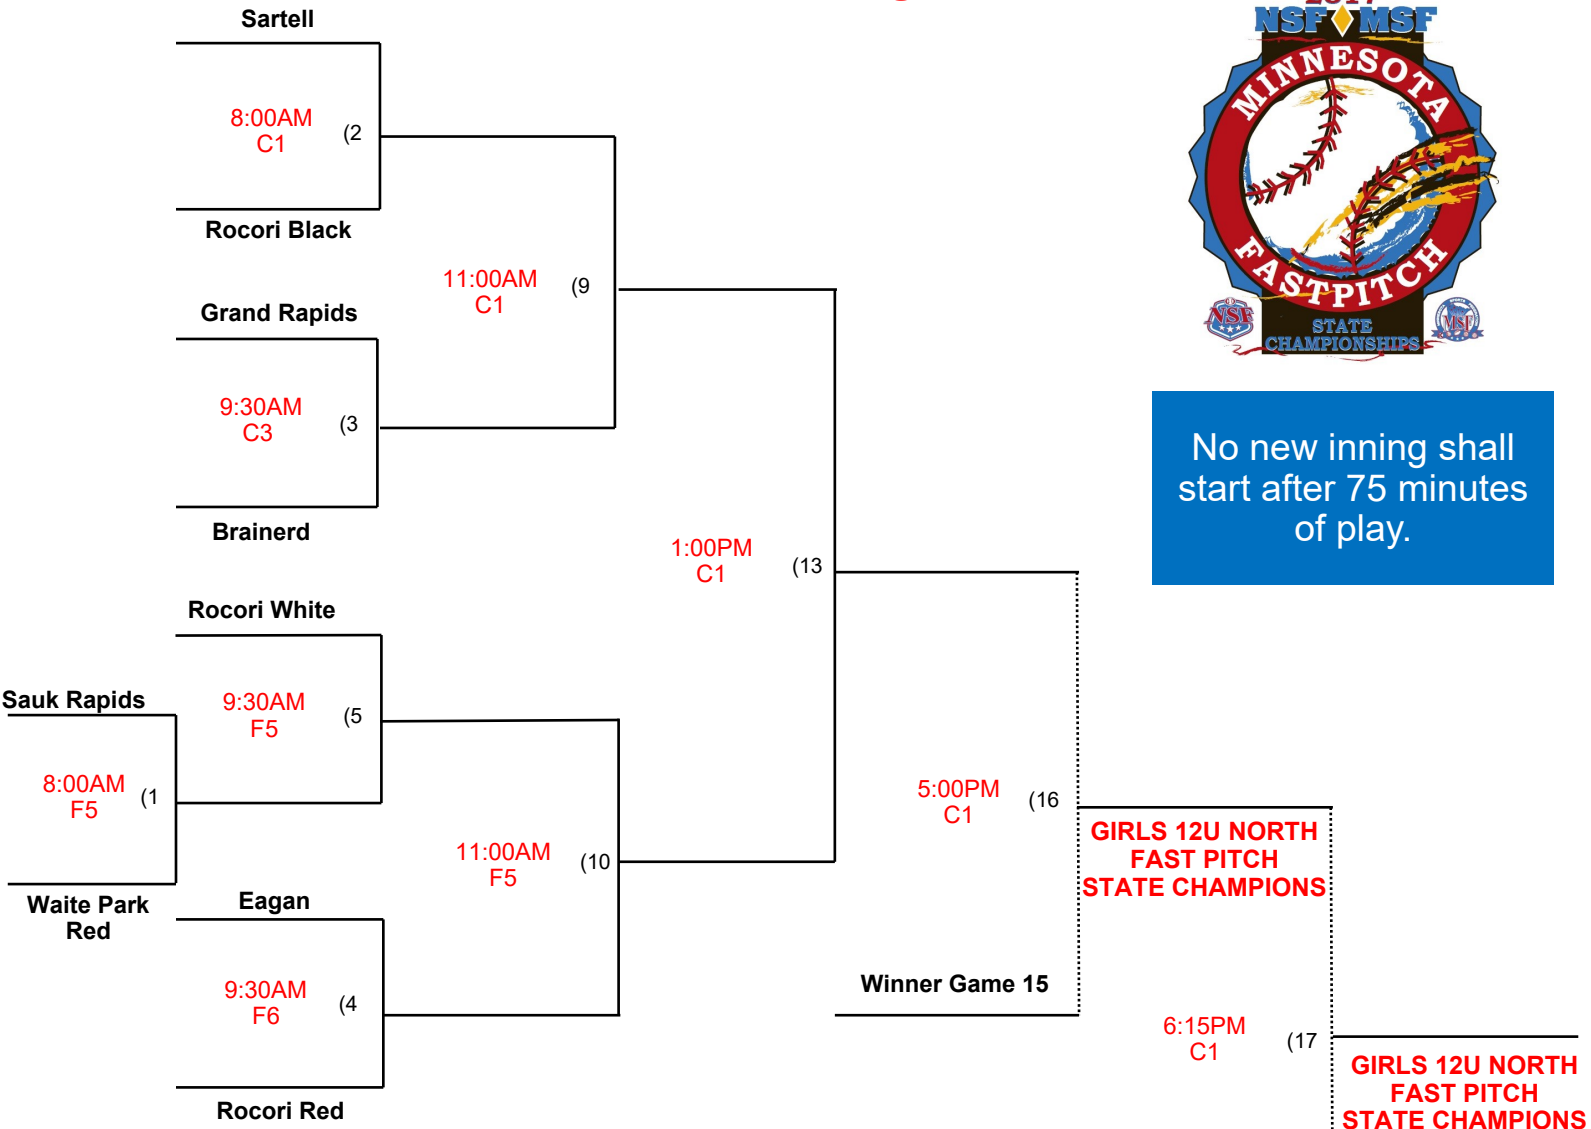

MINNESOTA GIRLS FASTPITCH ASSOCIATION 2017 12-UNDER NORTH STATE CHAMPIONSHIPS SATURDAY, JULY 15 ST. CLOUD WHITNEY FIELDS

Undeclared Bracket

RED = REVISED

No new inning shall start after 75 minutes of play.