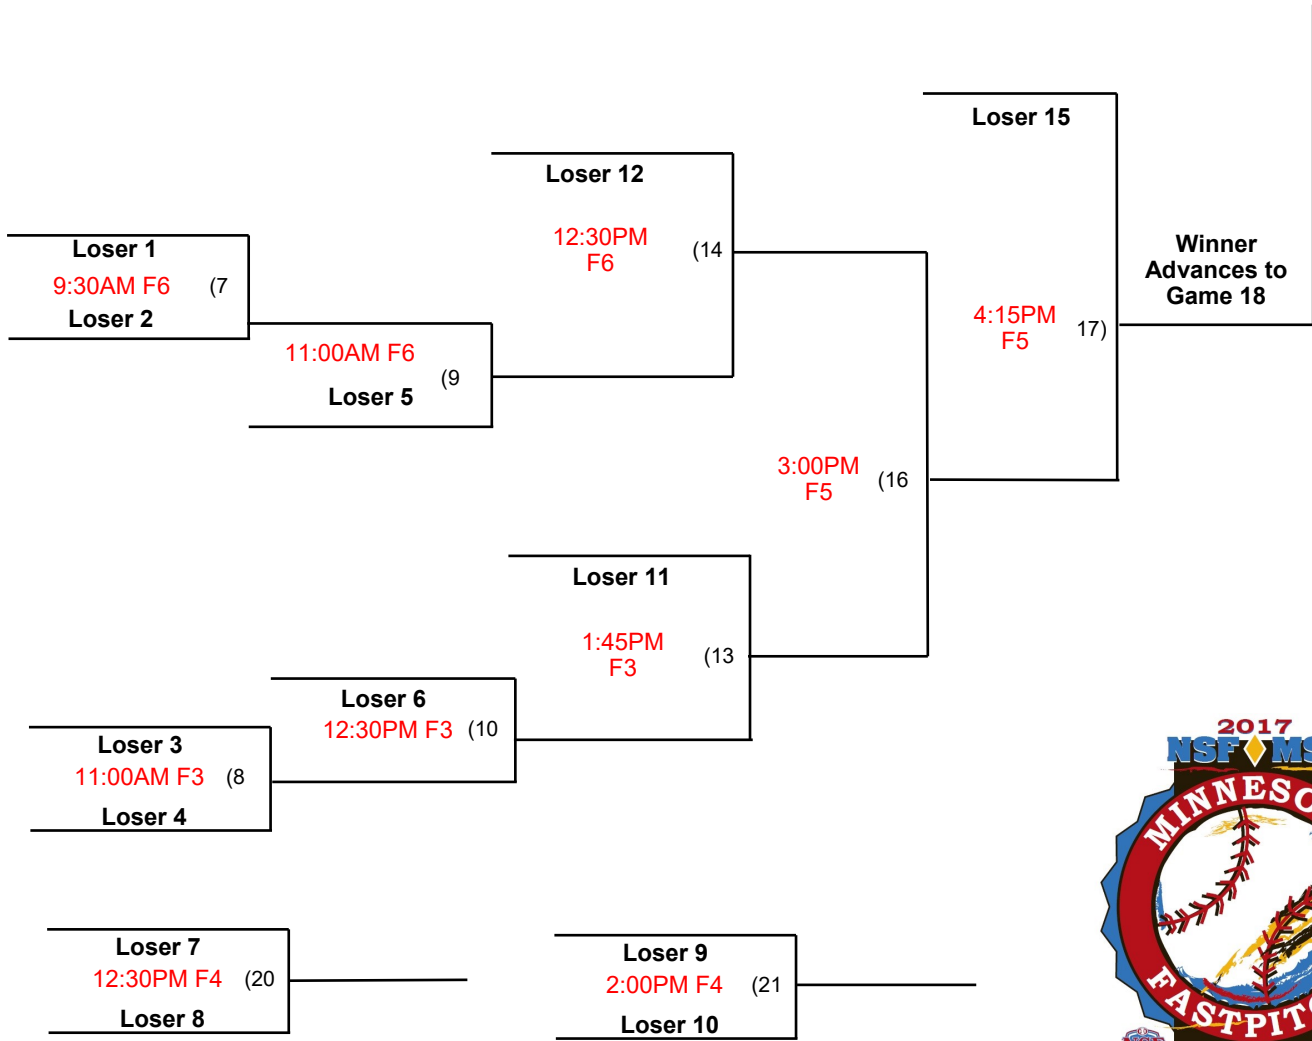

MINNESOTA GIRLS FASTPITCH ASSOCIATION 2017 14-UNDER NORTH STATE CHAMPIONSHIPS SUNDAY, JULY 16 ST. CLOUD WHITNEY FIELDS

Undefeated Bracket

RED = REVISED

COACHES - VERY IMPORTANT THAT YOU READ THE PRE-TOURNAMENT PACKET, WHICH IS FOUND AT [HTTP://MSF1.ORG/?P=12950](http://MSF1.ORG/?P=12950)

Coaches should continue to check schedule through 12 noon Friday in case there are changes due to forfeits or corrections.

No new inning shall start after 70 minutes of play in the undefeated bracket and 65 minutes in the one loss bracket.

PROUD SPONSORS

MINNESOTA GIRLS FASTPITCH ASSOCIATION 2017 14-UNDER NORTH STATE CHAMPIONSHIPS SUNDAY, JULY 16 ST. CLOUD WHITNEY FIELDS

One Loss Bracket

RED = REVISED

COACHES - VERY IMPORTANT THAT YOU READ THE PRE-TOURNAMENT PACKET, WHICH IS FOUND AT [HTTP://MSF1.ORG/?P=12950](http://MSF1.ORG/?P=12950)