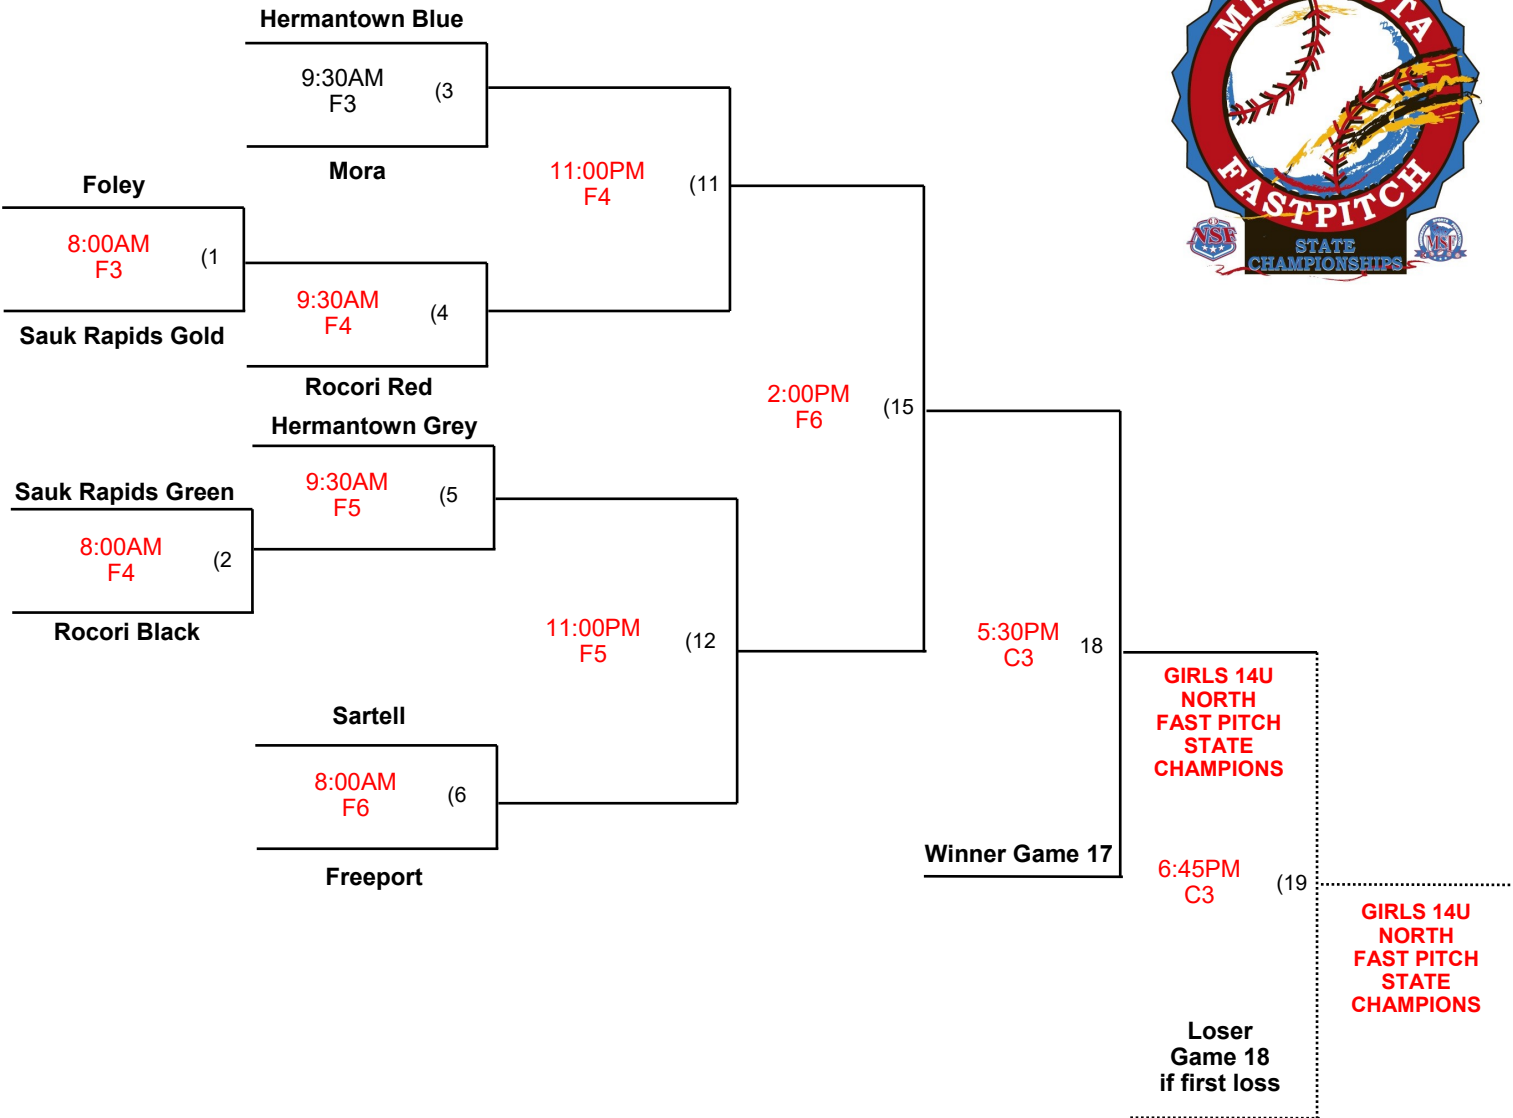

MINNESOTA GIRLS FASTPITCH ASSOCIATION 2017 14-UNDER NORTH STATE CHAMPIONSHIPS SUNDAY, JULY 16 ST. CLOUD WHITNEY FIELDS

Undefeated Bracket

RED = REVISED

COACHES - VERY IMPORTANT THAT YOU READ THE PRE-TOURNAMENT PACKET, WHICH IS FOUND AT [HTTP://MSF1.ORG/?P=12950](http://MSF1.ORG/?P=12950)

Coaches should continue to check schedule through 12 noon Friday in case there are changes due to forfeits or corrections.

No new inning shall start after 70 minutes of play in the undefeated bracket and 65 minutes in the one loss bracket.

PROUD SPONSORS

MINNESOTA GIRLS FASTPITCH ASSOCIATION 2017 14-UNDER NORTH STATE CHAMPIONSHIPS SUNDAY, JULY 16 ST. CLOUD WHITNEY FIELDS

One Loss Bracket

RED = REVISED

COACHES - VERY IMPORTANT THAT YOU READ THE PRE-TOURNAMENT PACKET, WHICH IS FOUND AT [HTTP://MSF1.ORG/?P=12950](http://MSF1.ORG/?P=12950)